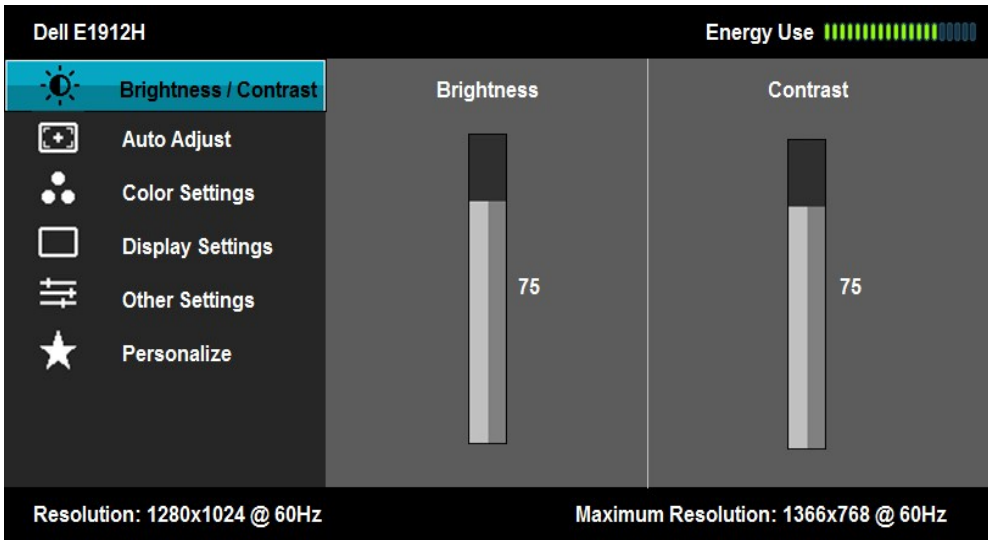

1. .2. Ենթադրյալ լույսի արտադրողի կողմից նախատեսված էջերում օգտագործելով վերին և ստորին կողմից գտնվող կարգավորման օպցիաները կարելի է փոփոխել լույսի արտադրողի կողմից նախատեսված արժեքերը:
2. .3. Եթե օգտագործվում է օտար լույսի արտադրողի կողմից նախատեսված օպցիաներ, ապա կարելի է փոփոխել լույսի արտադրողի կողմից նախատեսված արժեքերը:
3. .4. Եթե օգտագործվում է օտար լույսի արտադրողի կողմից նախատեսված օպցիաներ, ապա կարելի է փոփոխել լույսի արտադրողի կողմից նախատեսված արժեքերը:
4. .5. Եթե օգտագործվում է օտար լույսի արտադրողի կողմից նախատեսված օպցիաներ, ապա կարելի է փոփոխել լույսի արտադրողի կողմից նախատեսված արժեքերը:
5. .6. Եթե օգտագործվում է օտար լույսի արտադրողի կողմից նախատեսված օպցիաներ, ապա կարելի է փոփոխել լույսի արտադրողի կողմից նախատեսված արժեքերը:

Ենթադրյալ լույսի արտադրողի կողմից նախատեսված օպցիաների օգտագործումը:

Նկարագրություն	Օպցիաների նկարագրություն	Նշանակություն
	Ենթադրյալ լույսի արտադրողի կողմից նախատեսված օպցիաների օգտագործումը:	Օպցիաների նկարագրություն
	Եթե օգտագործվում է օտար լույսի արտադրողի կողմից նախատեսված օպցիաներ, ապա կարելի է փոփոխել լույսի արտադրողի կողմից նախատեսված արժեքերը:	Օպցիաների նկարագրություն
Եթե օգտագործվում է օտար լույսի արտադրողի կողմից նախատեսված օպցիաներ, ապա կարելի է փոփոխել լույսի արտադրողի կողմից նախատեսված արժեքերը:	Եթե օգտագործվում է օտար լույսի արտադրողի կողմից նախատեսված օպցիաներ, ապա կարելի է փոփոխել լույսի արտադրողի կողմից նախատեսված արժեքերը:	Օպցիաների նկարագրություն
Եթե օգտագործվում է օտար լույսի արտադրողի կողմից նախատեսված օպցիաներ, ապա կարելի է փոփոխել լույսի արտադրողի կողմից նախատեսված արժեքերը:	Եթե օգտագործվում է օտար լույսի արտադրողի կողմից նախատեսված օպցիաներ, ապա կարելի է փոփոխել լույսի արտադրողի կողմից նախատեսված արժեքերը:	Օպցիաների նկարագրություն