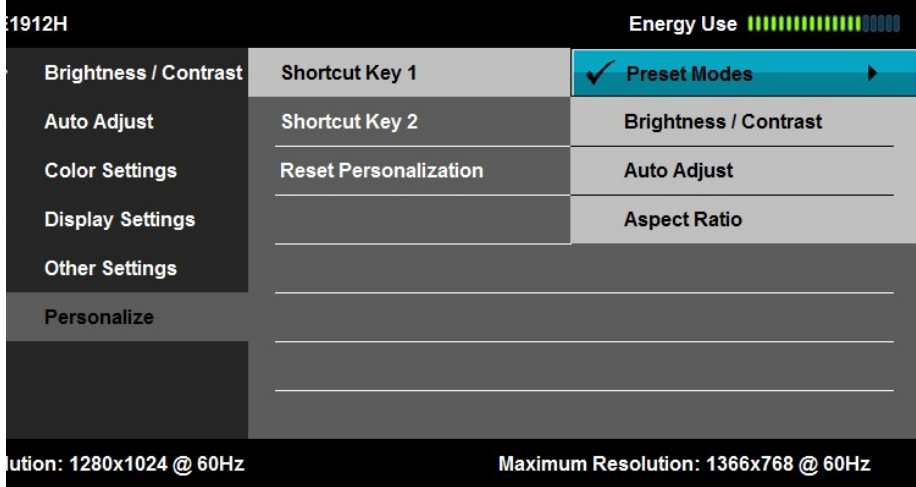

Figure 3: OSD 'Personalize' screen showing the 'Preset Modes' option selected under 'Shortcut Key 1'. The 'Auto Adjust' option is selected under 'Shortcut Key 2'.