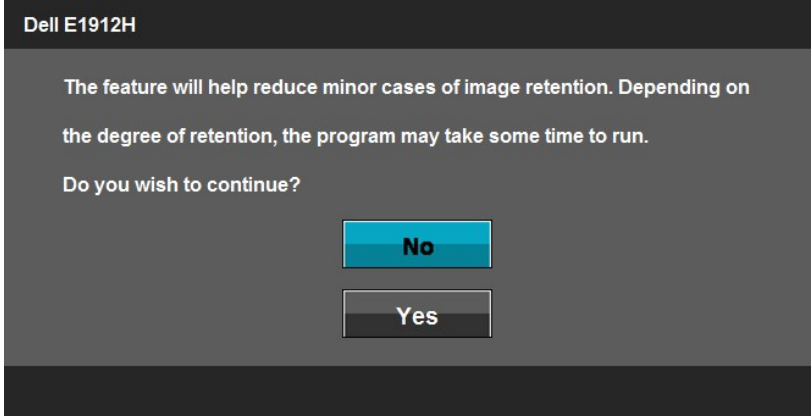

Figure 1: OSD dialog box showing a warning message about image retention and a confirmation prompt. The 'No' button is highlighted.