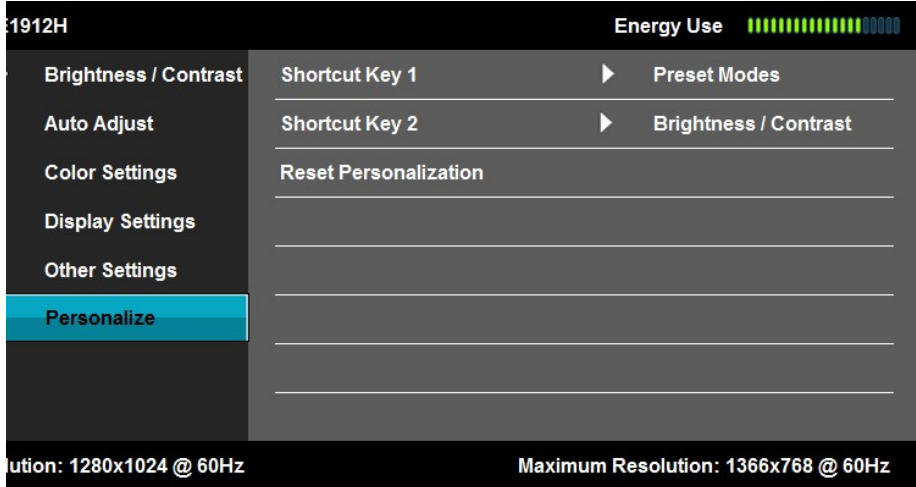

Figure 2: OSD 'Personalize' screen showing the 'Personalize' menu item highlighted. The 'Preset Modes' option is selected under 'Shortcut Key 1'.